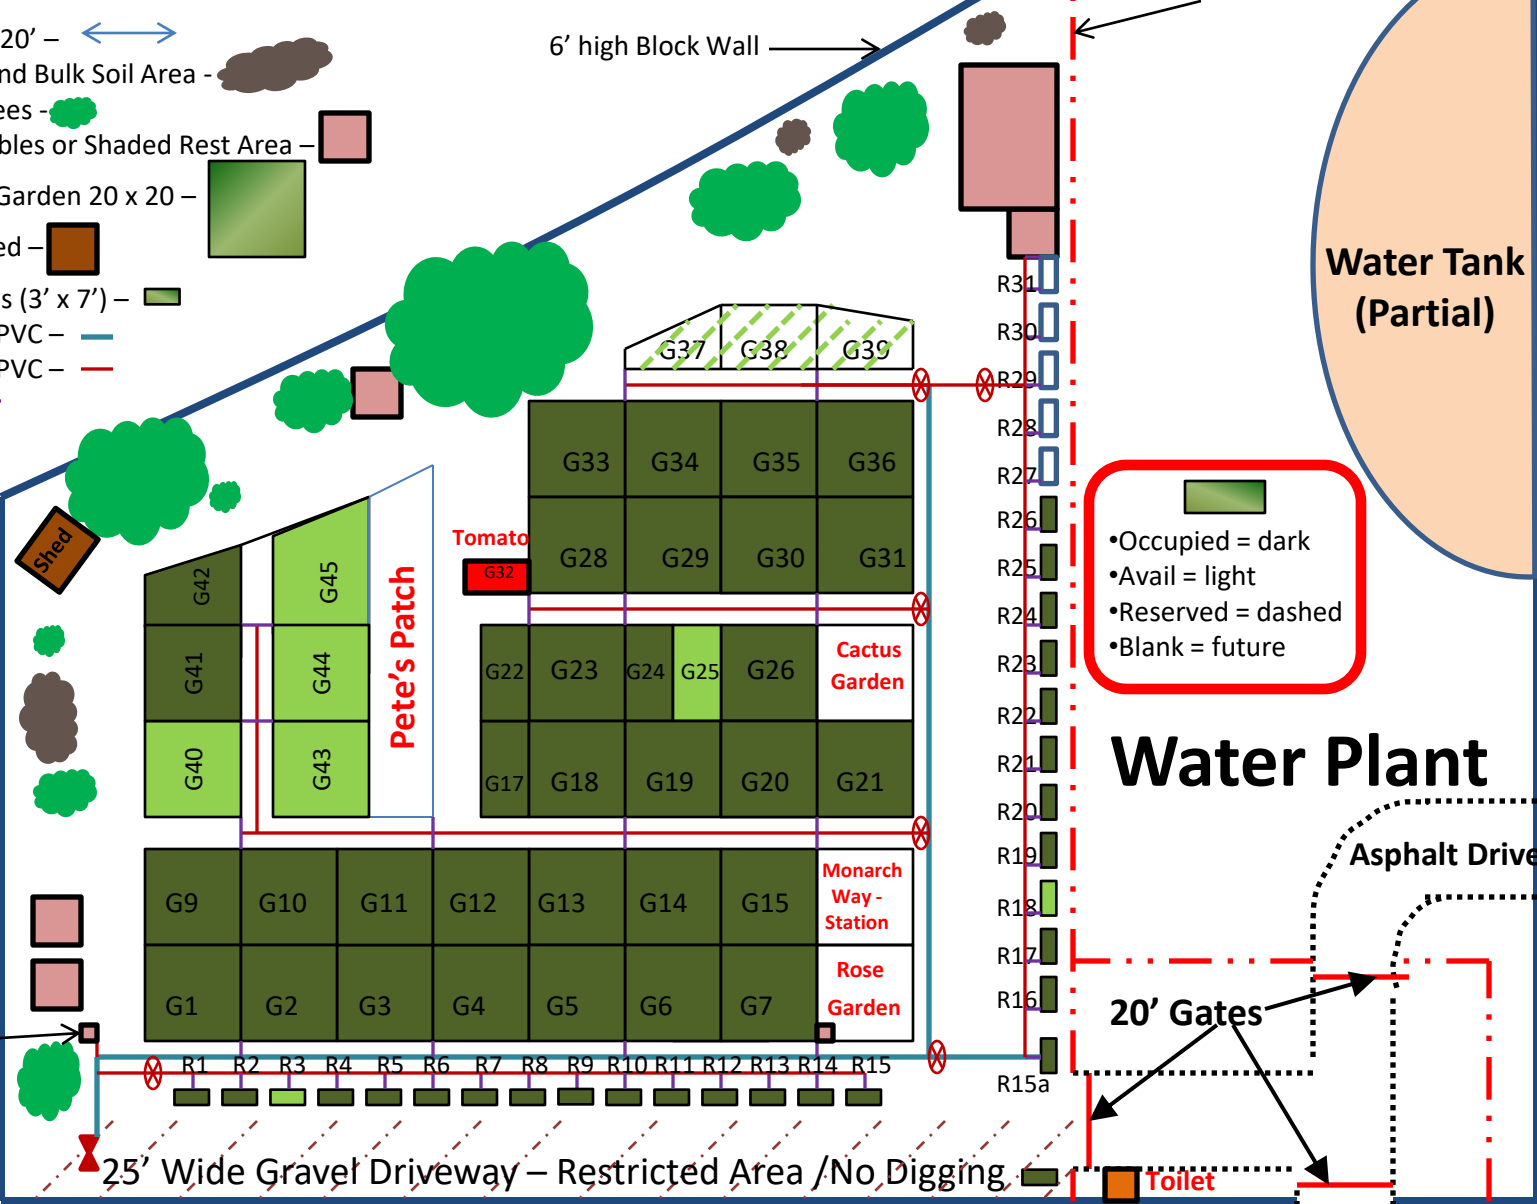

Sun City Community Garden

- Distance = 20' -
- Compost and Bulk Soil Area -
- Existing Trees -
- Pick Nic Tables or Shaded Rest Area -
- In-ground Garden 20 x 20 -
- Garden shed -
- Raised Beds (3' x 7') -
- 2" SCH 40 PVC -
- 1" SCH 40 PVC -
- Riser -
- Valve -
- BFP -

6' high Block Wall

Chain Link Fence - 378'

Water Tank (Partial)

91st Ave

- Occupied = dark green
- Avail = light green
- Reserved = dashed red line
- Blank = future

Water Plant

Asphalt Drive

20' Gates

Toilet

Greenway Road (Parking Allowed)